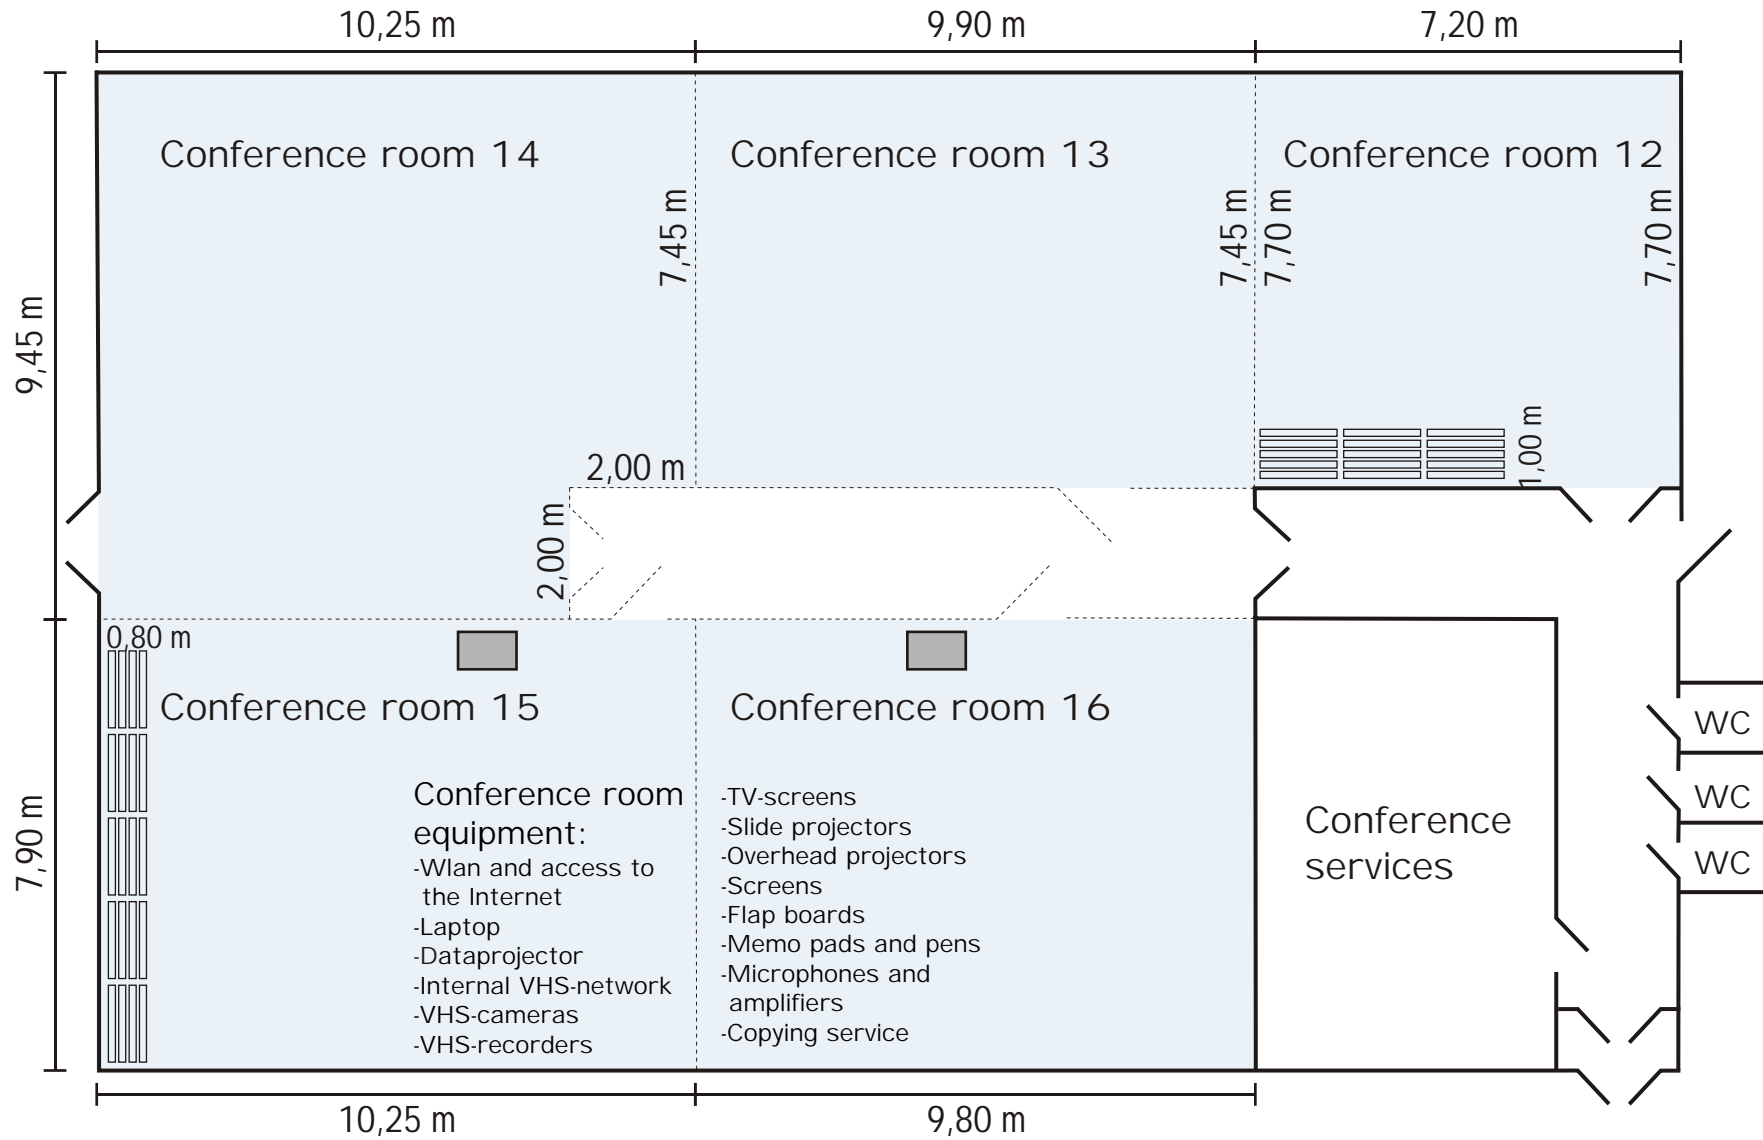

D-WING CONFERENCE ROOMS combined

- The standard equipment of all conference rooms includes:
- Overhead projector
 - Screen
 - Flap board
 - Transparencies and pens

Conference rooms
12 & 13

100 seats
130 m²

Conference rooms
13 & 14

130 seats
167 m²

Conference rooms
15 & 16

120 seats
158 m²

Conference rooms
12-16

270 seats
20 x 10 seats
406 m²